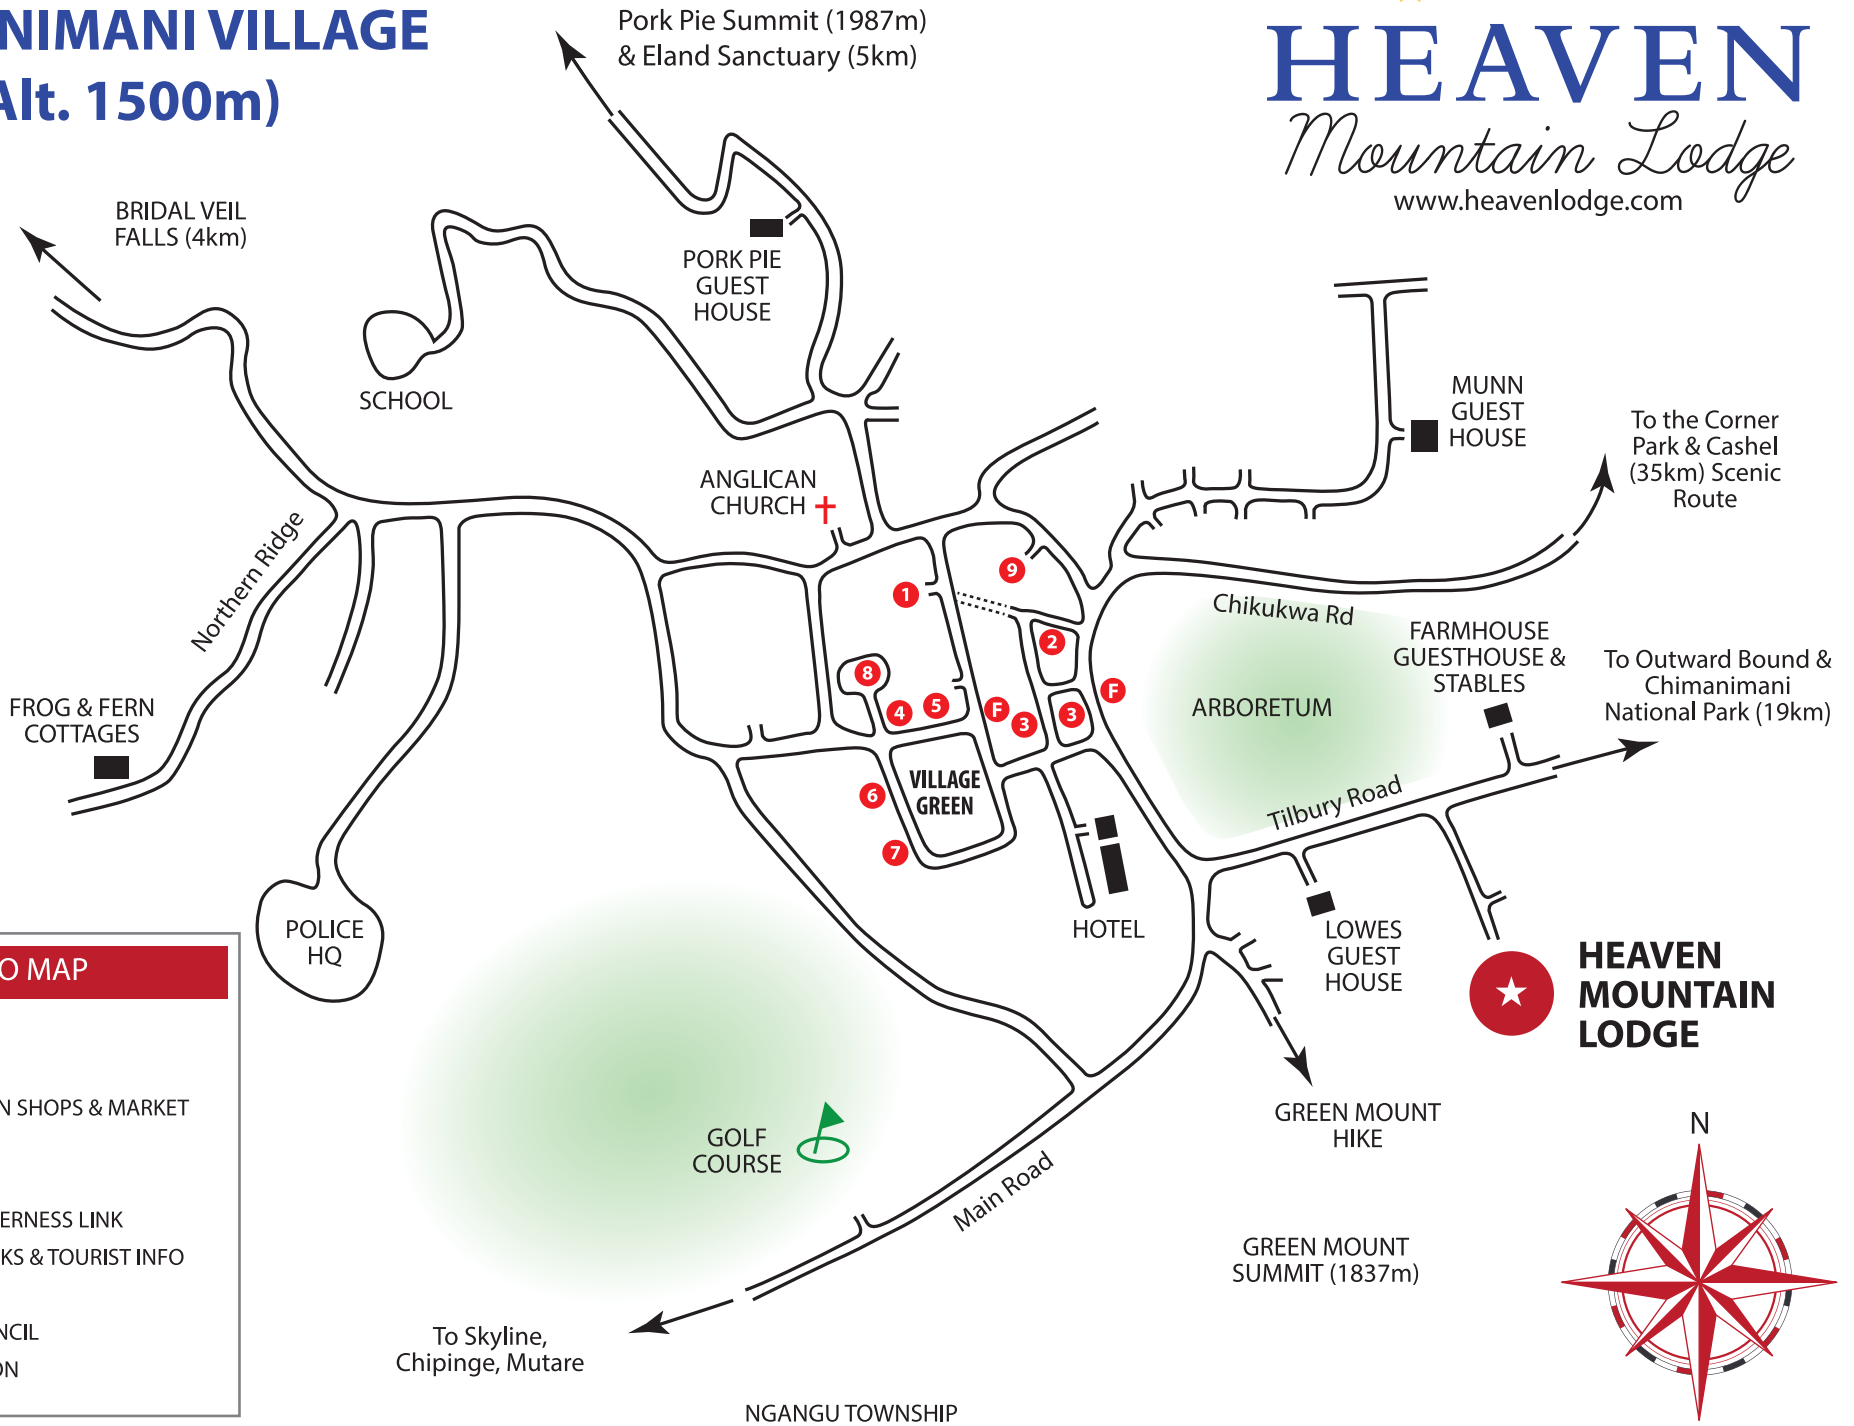

CHIMANIMANI VILLAGE (Alt. 1500m)

★
HEAVEN
Mountain Lodge
www.heavenlodge.com

KEY TO MAP

- 1 POST OFFICE
- 2 CLINIC
- 3 BUS STOP, MAIN SHOPS & MARKET
- 4 CBZ BANK
- 5 MSASA CAFE
- 6 AFRICAN WILDERNESS LINK
- 7 NATIONAL PARKS & TOURIST INFO
- 8 MECHANIC
- 9 DISTRICT COUNCIL
- F PETROL STATION

NGANGU TOWNSHIP